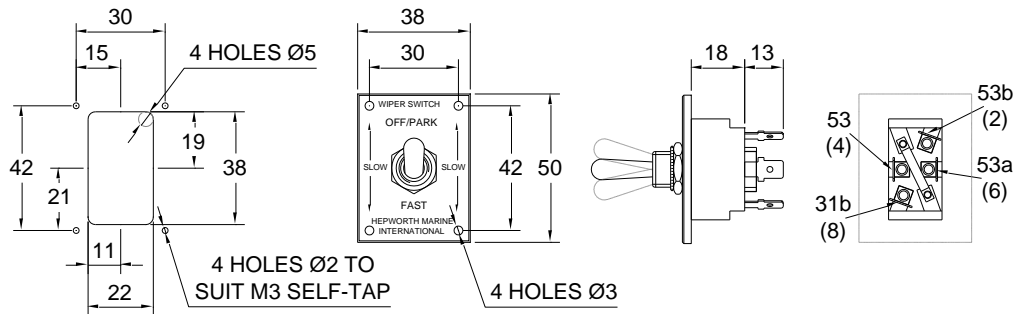

12V/24V TOGGLE SWITCH – WIRING & SIZES

CONSOLE CUT OUT DETAIL - 90041400 - 1 x 12/24v Toggle Switch & Plate

CONSOLE CUT OUT DETAIL - 10079200 - 1 x 12/24v Toggle Switch only