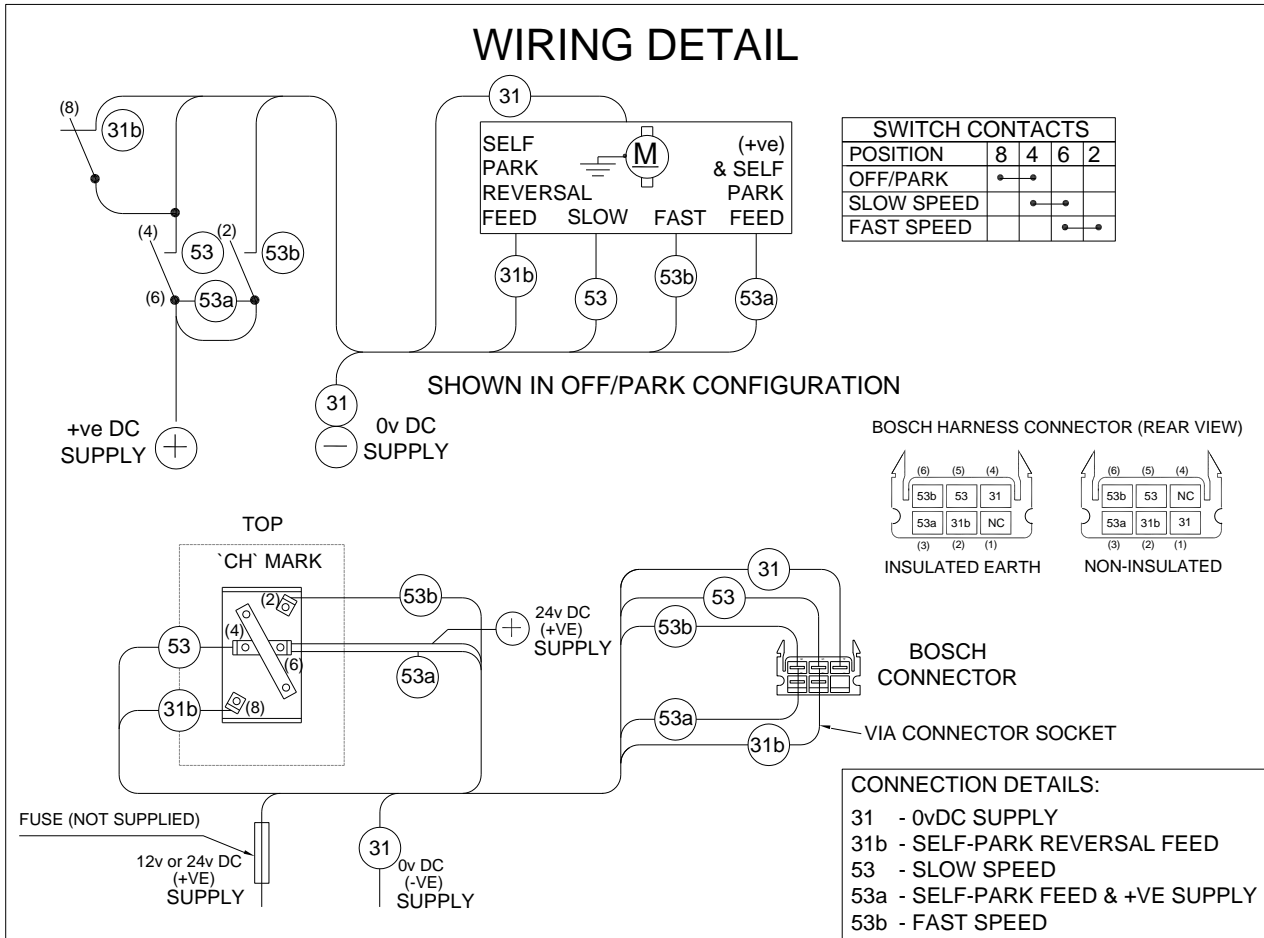

12V/24V TOGGLE SWITCH – WIRING & SIZES

CONSOLE CUT OUT DETAIL - 90041400 - 1 x 12/24v Toggle Switch & Plate

CONSOLE CUT OUT DETAIL - 10079200 - 1 x 12/24v Toggle Switch only