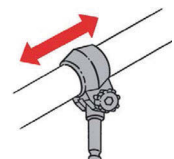

ADJUSTABLE OARLOCK

- Adjustable oarlock for 35mm diameter oars

Item: Adjustable Oarlock - model BH
Part number: S241146 - Black
S241176 - Grey
S241149 - Black Fixed B1H1
S241147 - Grey Fixed B1H1