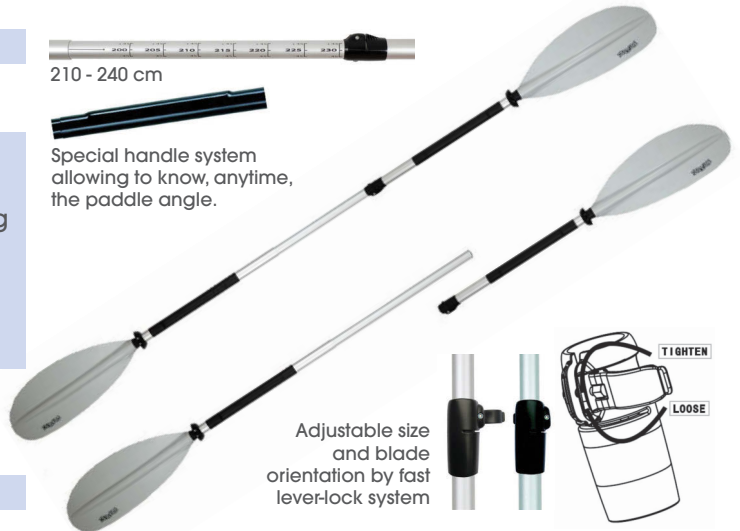

## BRAVO XT FIBER KAYAK PADDLE

**Item:** Bravo XT Fiber Kayak Paddle

**Part number:** 6276265

**Features:** Special handle system allowing for consistent paddle angle. Grips handle in shrinkable polyolefin, paddle floats and has drip rings

**Material:** Fiberglass shaft, extra strong polypropylene and fiberglass blade

**Size:** 225cm

Connection with 3 positions

Special handle system showing the paddle angle at any time

Grips handle in shrinkable polyolefin

## BRAVO KWB & XT ADJUSTABLE ALUMINUM SHAFT

<b>Item:</b>	Kayak Paddle Aluminum Shaft
<b>Part number:</b>	6277116 - with KWB blade 6274107 - with XT blade
<b>Features:</b>	Adjustable length from 210 to 240cm with locking system. Special handle system allowing to know, anytime, the paddle angle. Grips handle in shrinkable polyolefin, paddle floats and has drip rings
<b>Material:</b>	Aluminum shaft, extra strong polypropylene and fiberglass blade
<b>Size:</b>	Adjustable from 210 to 240 cm

## BRAVO KWB & XT ADJUSTABLE FIBERGLASS SHAFT

<b>Item:</b>	Kayak Paddle Fibreglass Shaft
<b>Part number:</b>	627719 - with KWB Blade 6276106 - with XT Blade
<b>Features:</b>	Adjustable length from 210 to 240cm with locking system. Special handle system allowing to know, anytime, the paddle angle. Grips handle in shrinkable polyolefin, paddle floats and has drip rings
<b>Material:</b>	Fiberglass shaft, extra strong polypropylene and fiberglass blade
<b>Size:</b>	Adjustable from 210 to 240 cm