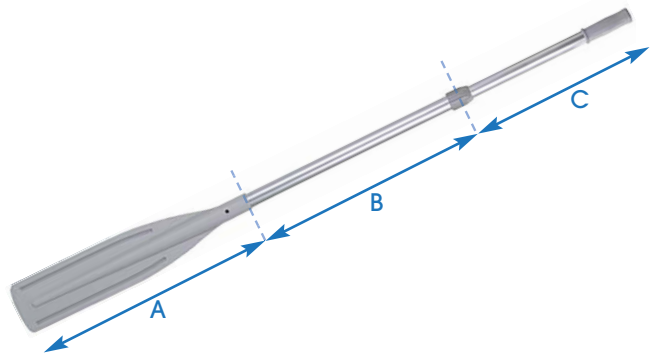

## BRAVO TELESCOPIC OAR

- Telescoping aluminum oar
- Grey colour
- TSP 110/155

<b>Item:</b>	Bravo Telescopic Oar
<b>Part number:</b>	6293101
<b>Length:</b>	A+B+C = 158cm A+B = 118cm Disassembled = 64cm
<b>Shaft Diameter:</b>	35mm
<b>Wall thickness:</b>	1mm