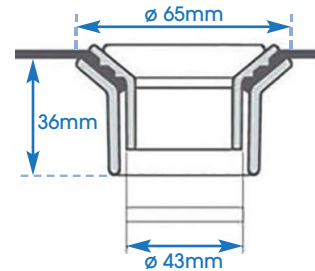

SP136 KEY FOR VALVE

- Suits HR, Bravo 2000, 2001, 2004 and 2005

Item: SP136 Key for Valve
Part number: R601141

BRAVO 2000 INFLATION VALVE

- Standard grey colour
- Fully recessed and Black colour also available

Item: Bravo 2000 Inflation Valve
Part number: A102706

BRAVO 2005 / 2005A INFLATION VALVE

- Suitable for Tubes and Inflatable Floor
- High sealing capacity with special silicon gasket
- Very compact and has ergonomic cap
- Push-push principle opening
- Grey or Black colour
- Two prong or three prong cap
- Available in SUP Version rated to 29 psi