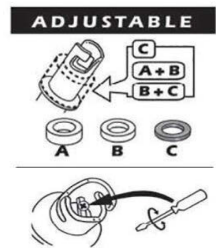

SP118 HOSE TO VALVE ADAPTOR

- Hose to valve adaptor with barb
- Suits Bravo 2001, 2004, HR and other valves

Item: Art 718 Hose to Valve Adaptor
Part number: S241097

SP138 UNIVERSAL HOSE TO VALVE ADAPTOR

- Universal hose to valve adaptor fitting
- Suits Bravo 2001, 2004, 2005, HR and other valves

Item: Art 718 ADJ Universal Adaptor
Part number: S241202

SP120 HOSE TO VALVE ADAPTOR

- Hose to valve adaptor
- Suits Bravo 2000 valve

Item: Art 734 Hose to Valve Adaptor
Part number: R551120

BOSTON VALVE

Item: Boston Valve
Part number: 6892009 - VA5/2

BRAVO 311

- Nylon support with NBR plug

Item: Bravo 311
Part number: A401311 - Black
A401312 - Grey

BRAVO SP103

- NBR plug only

Item: Bravo SP103
Part number: R601076 - Black
R601076G - Grey
R601076V - black flapper valve only

PUMP FITTINGS

- **SP46** suits Bravo 1, 2, 10 Footpumps
- **SP46C** suits Bravo 7, 8, 9 Footpumps
- **SP216** Bayonette suits Turbomax pumps

Item: Pump Fittings
Part number: R151046 - SP46
S241220 - SP46C
R151032 - SP216