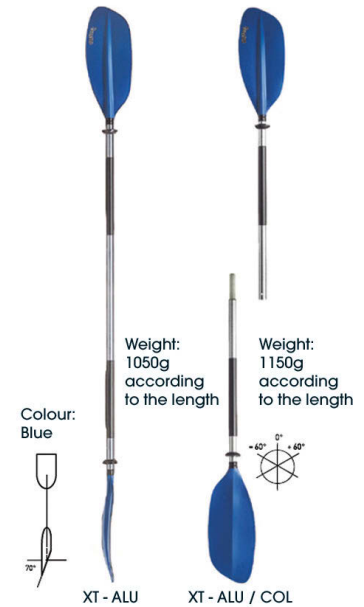

## BRAVO XT ALU KAYAK PADDLE

**Item:** Bravo XT ALU Kayak Paddle

**Part number:** 6274230

**Features:** Aluminum shaft 40% fiberglass blade, paddle floats and has drip rings

**Material:** Aluminum Alloy 6005T5 shaft / polypropylene and fiberglass blade

**Size:** 225cm

Connection with 3 positions

Special handle system showing the paddle angle at any time

Grips handle in shrinkable polyolefin

## BRAVO XT FIBER KAYAK PADDLE

**Item:** Bravo XT Fiber Kayak Paddle

**Part number:** 6276265

**Features:** Special handle system allowing for consistent paddle angle. Grips handle in shrinkable polyolefin, paddle floats and has drip rings

**Material:** Fiberglass shaft, extra strong polypropylene and fiberglass blade

**Size:** 225cm

Connection with 3 positions

Special handle system showing the paddle angle at any time

Grips handle in shrinkable polyolefin