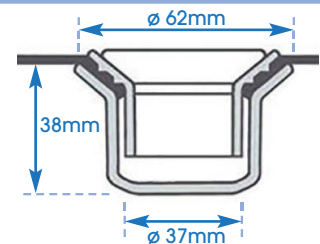

SP136 KEY FOR VALVE

- Suits HR, Bravo 2000, 2001, 2004 and 2005

Item: SP136 Key for Valve
Part number: R601141

BRAVO 2000 INFLATION VALVE

- Standard grey colour
- Fully recessed and Black colour also available

Item: Bravo 2000 Inflation Valve
Part number: A102706

BRAVO 2005 / 2005A INFLATION VALVE

- Suitable for Tubes and Inflatable Floor
- High sealing capacity with special silicon gasket
- Very compact and has ergonomic cap
- Push-push principle opening
- Grey or Black colour
- Two prong or three prong cap
- Available in SUP Version rated to 29 psi

Item: Inflation Valve
Standard with 3 Prong Cap 2005
Part number: A102800 - Black
A102801 - Grey

Standard with 2 Prong Cap 2005/A
Part number: A102815 - Black
A102816 - Grey

SUPER VALVE 2016

- Multi-functional super valve, revolutionary design
- Combines inflation, deflation and relief
- Open type: PUSH-TURN Dustproof cover
- When the inflation is completed, SUPER VALVE continues to protect the inflated products from over-inflation/pressure rise by allowing air to discharge over pre-set pressure values (see table) and to guarantee its normal working pressure.

Item: Super Valve 2016
Part number: See table
Suitable for: Inflatable Kayak, boats, tents, SUP boards

CODE	COLOR	OPENING			CLOSING		
		Pax 1000	mbar	psi	Pax 1000	mbar	psi
A131110	Red	20	200	2.9	15	150	2.17
A131120	Yellow	30	300	4.3	25	250	3.6
A131130	Green	40	400	5.8	35	350	5.1
A131140	Blue	55	550	8	41.3	413	6
A131150	Pink	103.4	1034	15	89.7	897	13
A131160	Gold	124.1	1241	18	110.3	1103	16
A131170	White	131	1310	19	117.2	1172	17