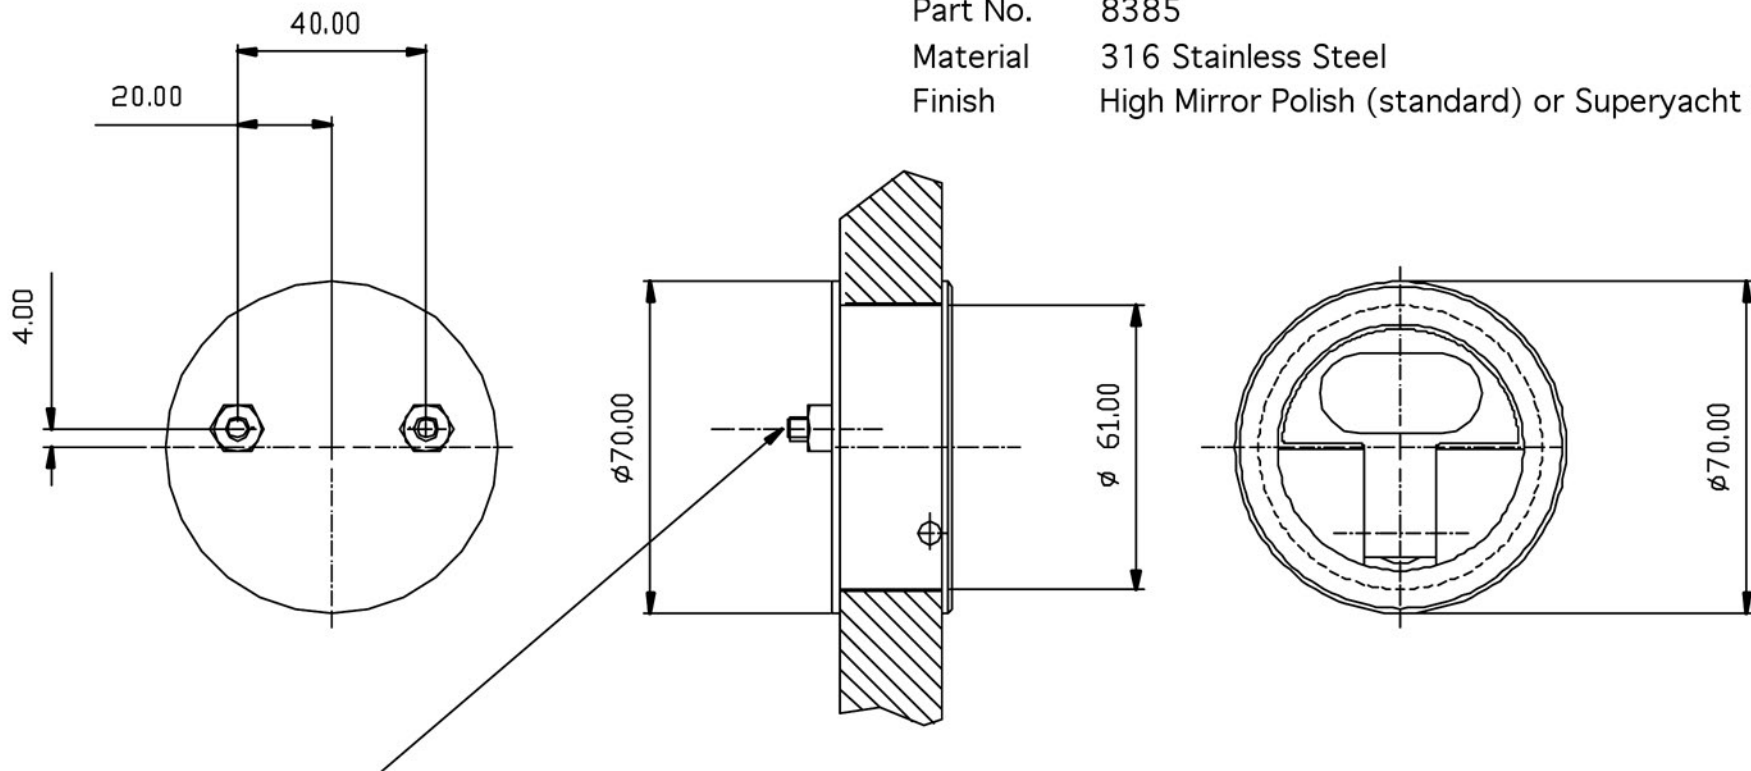

PDF INSTALLATION DRAWING

Description Finger Pull Handle
 Part No. 8385
 Material 316 Stainless Steel
 Finish High Mirror Polish (standard) or Superyacht Finish

M5 CSK SCREWS LENGTH TO SUIT PANEL THICKNESS
 SCREWS NOT PROVIDED